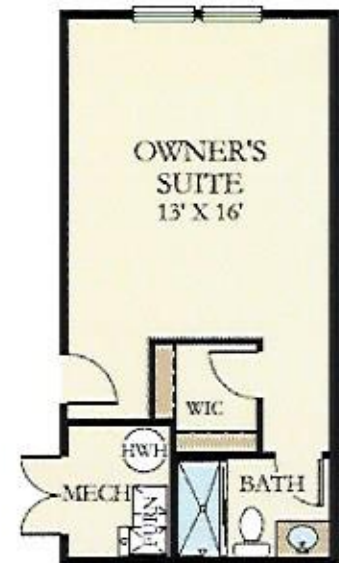

The Jefferson

Villas at Peninsula

3-4 Bedrooms | 2-3 Full & 1 Half Bath | 1 Car Garage

Villas

Craftsman - Classic - Cottage

LENNAR[®]

888-214-2073 | Lennar.com

The Jefferson

3-4 Bedrooms | 2-3 Full & 1 Half Bath | 1 Car Garage

FIRST FLOOR

Elevations of a home may vary and we reserve the right to substitute and /or modify design and materials, in our sole opinion and without notice. Garage sizes may vary from home to community to another. We reserve the right to substitute equipment, material, appliances and brand names with items of equal or higher value. In our sole opinion. Color and size variations may vary. See the actual home purchase agreement for additional information, disclosures and disclaimers relating to the home and its features. Plans and elevations are artist's renderings and not to scale. Specifications, dimensions and elevations without prior notice. Stated dimensions and square footage are approximate and should not be used as representation of the home's precise or actual square footage size of any home is a shorthand description of the manner in which the square footage was estimated and should not be construed to indicate certainty. Visit Lennar.com for more information. Prior registration is required. Void where prohibited by law. Copyright © Lennar Corporation. Lennar and the Lennar logo are U.S. registered service marks or service marks of Lennar Corporation.

SECOND FLOOR

Optional Second
Owner's Suite

Optional Bedroom 4