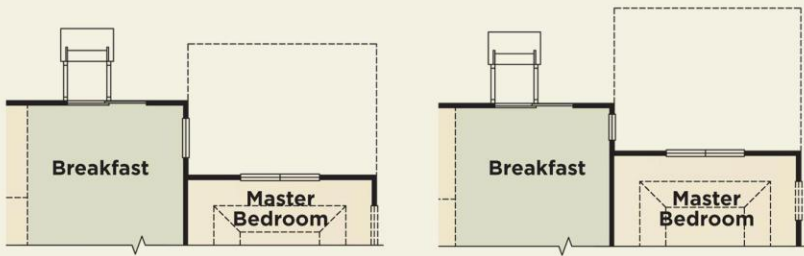

WYATT
from \$314,900
(sq. feet 1,936)

Spring Arbor

First Floor | Second Floor | Options | Lower Level

Optional 2' Master Bedroom Extension

Optional 4' Master Bedroom Extension

Optional Sunroom Screened Porch