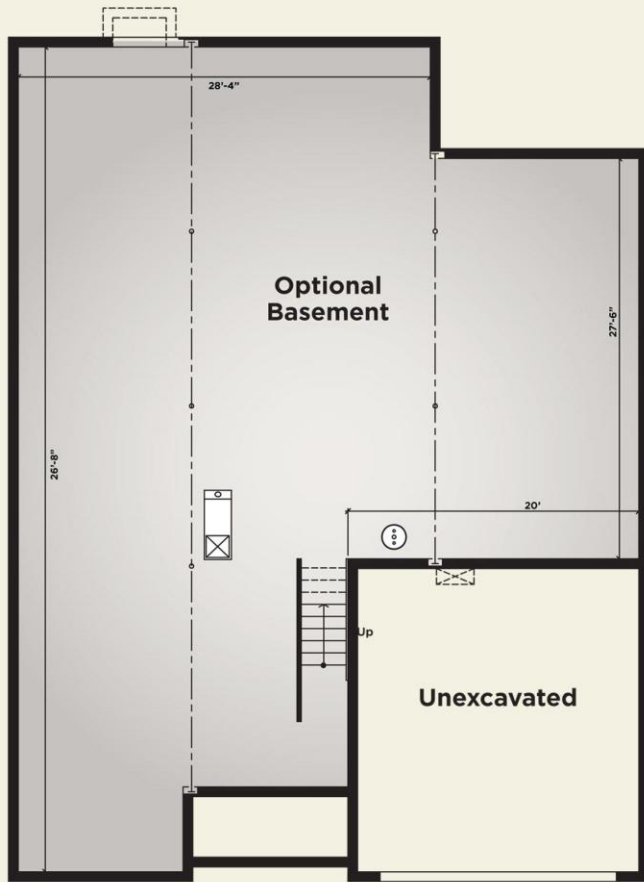

WYATT
from \$314,900
(sq. feet 1,936)

Spring Arbor

First Floor | Second Floor | Options | Lower Level

Optional 2' Master Bedroom Extension

Optional 4' Master Bedroom Extension

Optional Sunroom Screened Porch

Finished basement available. See Sales Manager for details