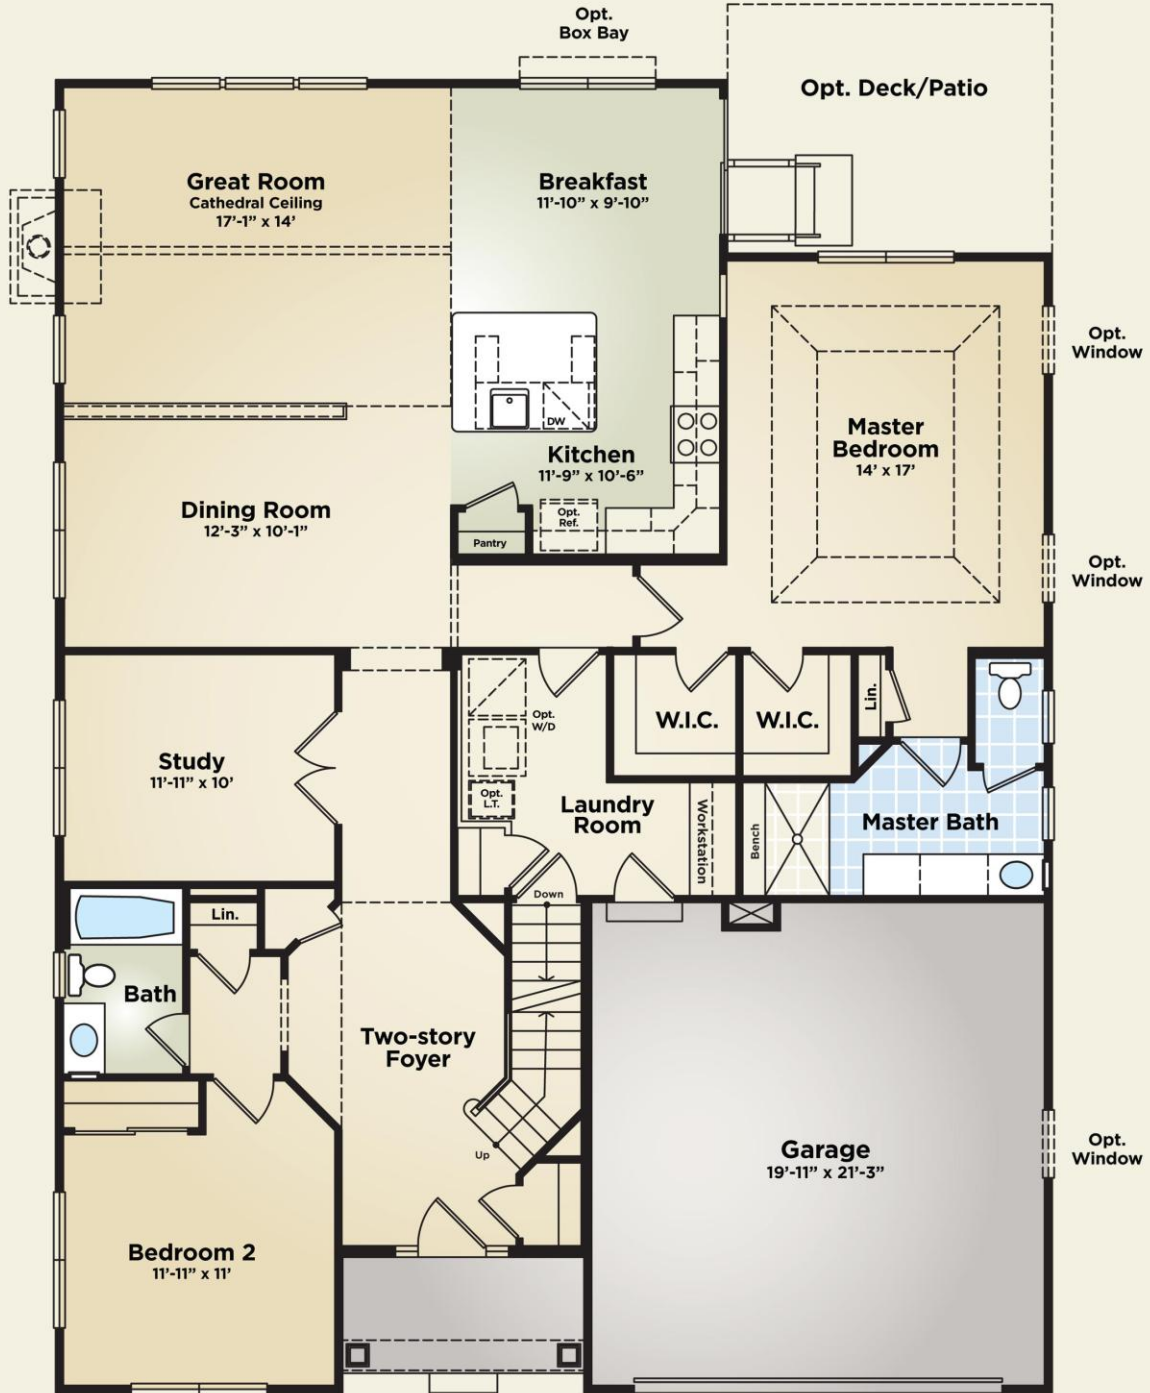

WYATT
from \$314,900
(sq. feet 1,936)

Spring Arbor

First Floor | Second Floor | Options | Lower Level

Optional 2' Master Bedroom Extension

Optional 4' Master Bedroom Extension

Optional Sunroom Screened Porch

Finished basement available. See Sales Manager for details