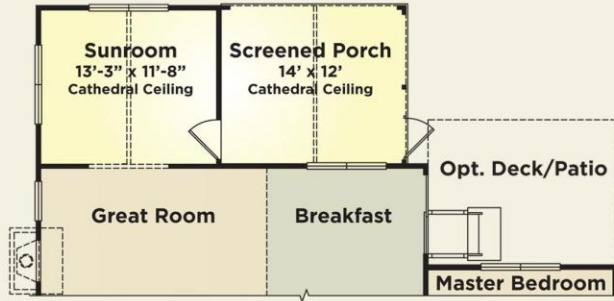

WYATT
from \$314,900
(sq. feet 1,936)

Spring Arbor

First Floor | Second Floor | Options | Lower Level

Optional 2' Master Bedroom Extension

Optional 4' Master Bedroom Extension

Optional Sunroom Screened Porch