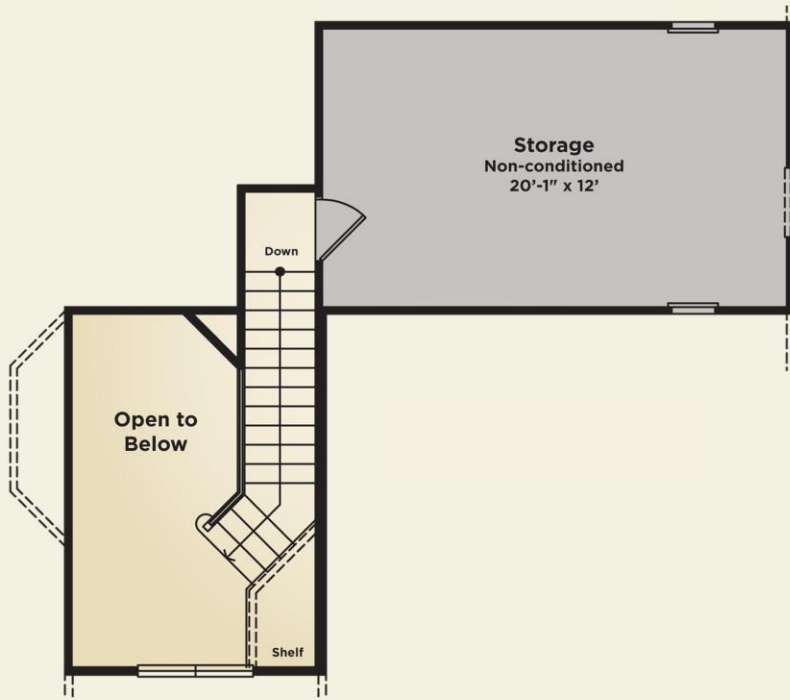

WYATT
from \$314,900
(sq. feet 1,936)

Spring Arbor

First Floor | Second Floor | Options | Lower Level

Optional 2' Master Bedroom Extension

Optional 4' Master Bedroom Extension

Optional Sunroom Screened Porch