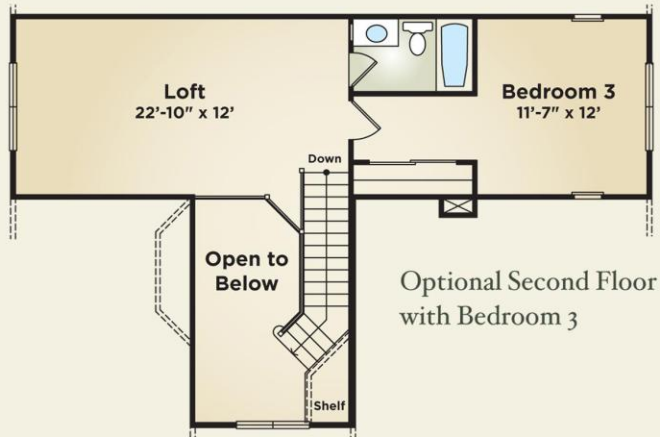

WYATT
from \$314,900
(sq. feet 1,936)

Spring Arbor

First Floor | Second Floor | Options | Lower Level

Optional 2' Master Bedroom Extension

Optional 4' Master Bedroom Extension

Optional Sunroom Screened Porch