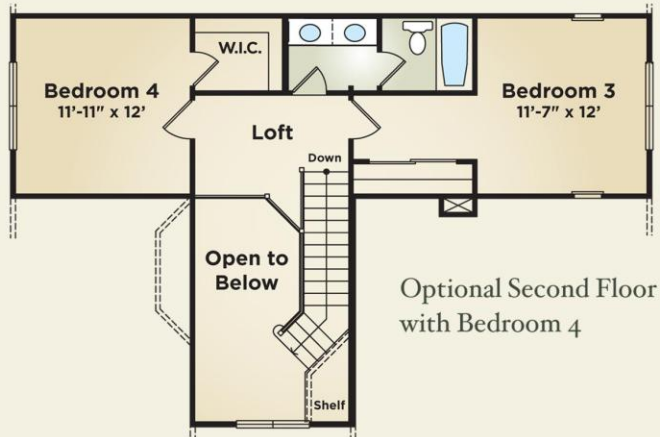

WYATT
from \$314,900
(sq. feet 1,936)

Spring Arbor

First Floor | Second Floor | Options | Lower Level

Optional 2' Master Bedroom Extension

Optional 4' Master Bedroom Extension

Optional Sunroom Screened Porch