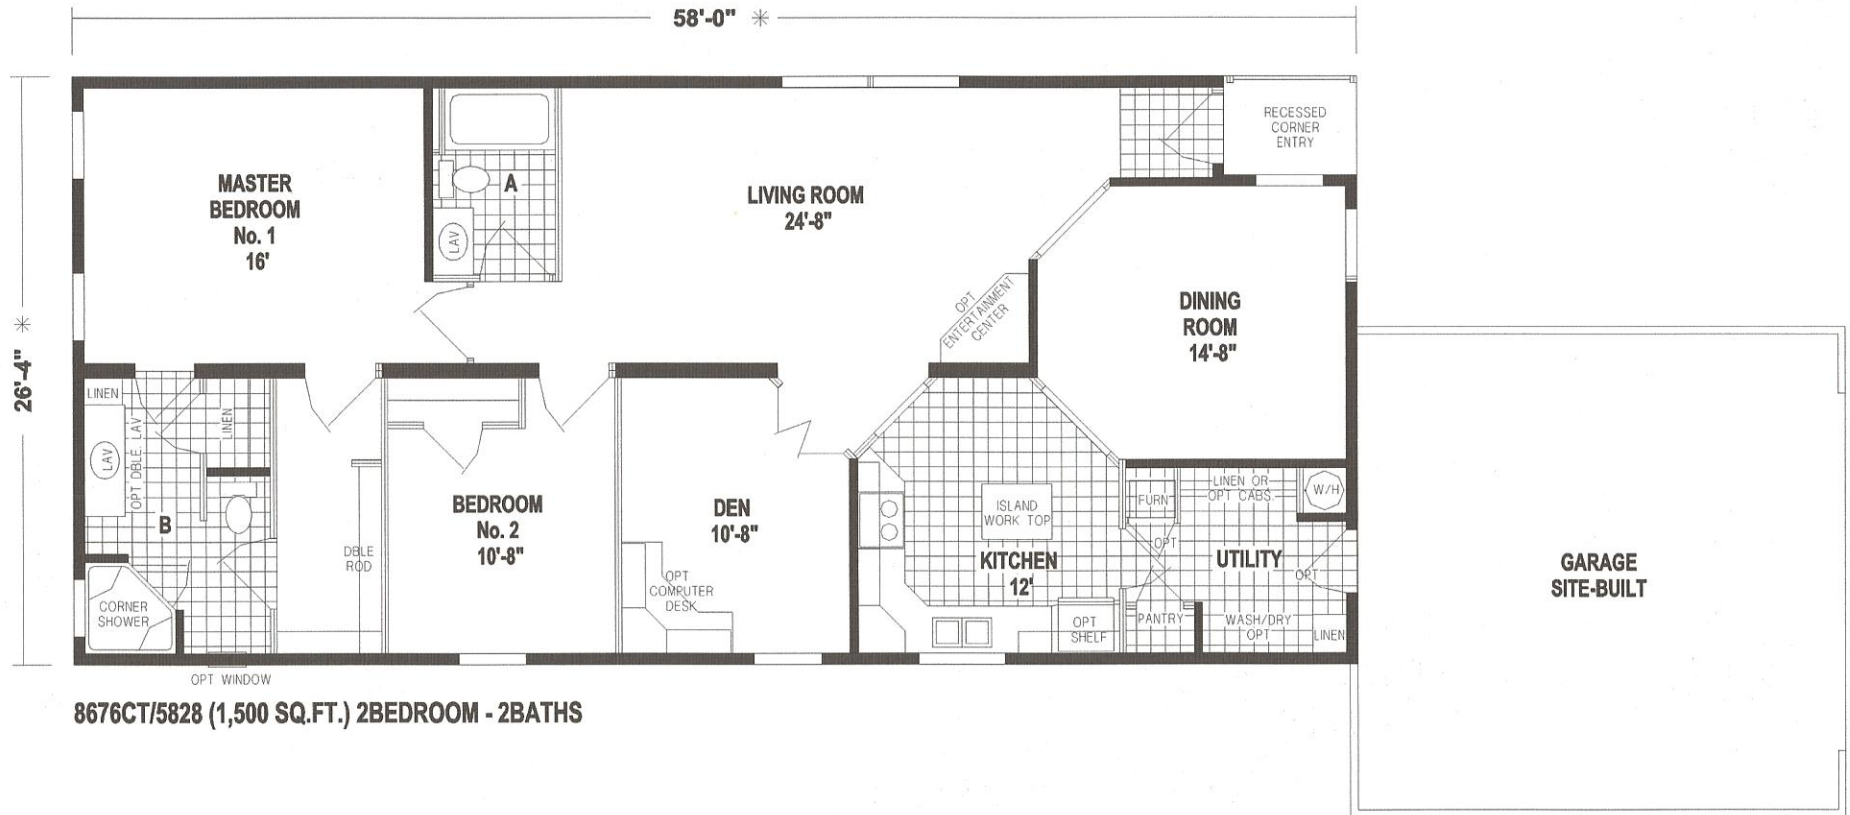

The Valerian

Southern  Meadow

AN AGE-RESTRICTED COMMUNITY • MAGNOLIA, DELAWARE

The Valerian

8676CT/5828 (1,500 SQ.FT.) 2BEDROOM - 2BATHS