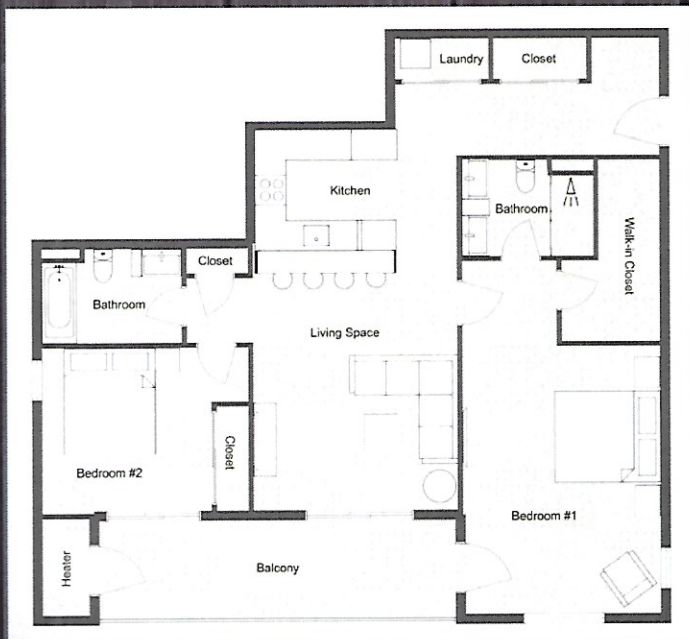

## 2 Bedroom • 2 Bath

## *inside your home*

- 1,265 sq. ft.
- 2 Bedrooms
- Several Floor Plan Options
- One Level Living
- 9' Ceilings
- Granite Kitchen Countertops
- Tankless Gas Hot Water Heaters (*Natural Gas*)
- Tile Showers
- Private Balconies