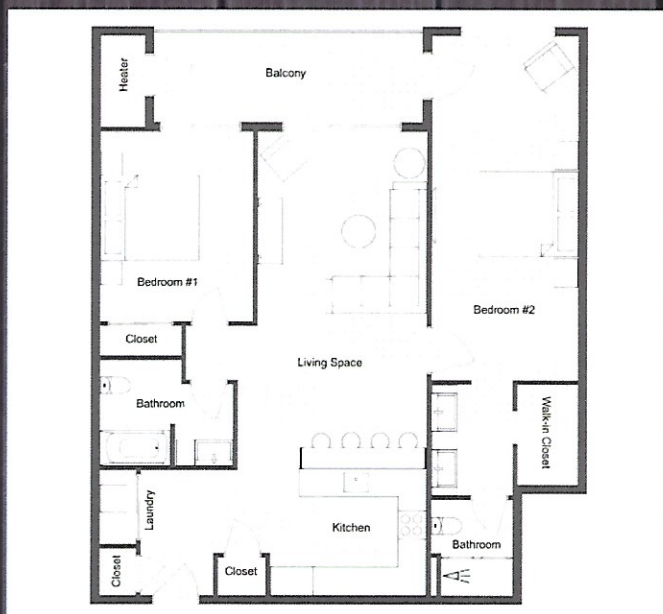

B1

2 Bedroom • 2 Bath

ENTER HERE

inside your home

- 1,287 sq. ft.
- 2 Bedrooms
- Several Floor Plan Options
- One Level Living
- 9' Ceilings
- Granite Kitchen Countertops
- Tankless Gas Hot Water Heaters (*Natural Gas*)
- Tile Showers
- Private Balconies

PLEASE NOTE:

The finishes and colors shown in the above rendering may differ from what is found in the actual units. Please use the floor plan as a guide, not as an exact representation.