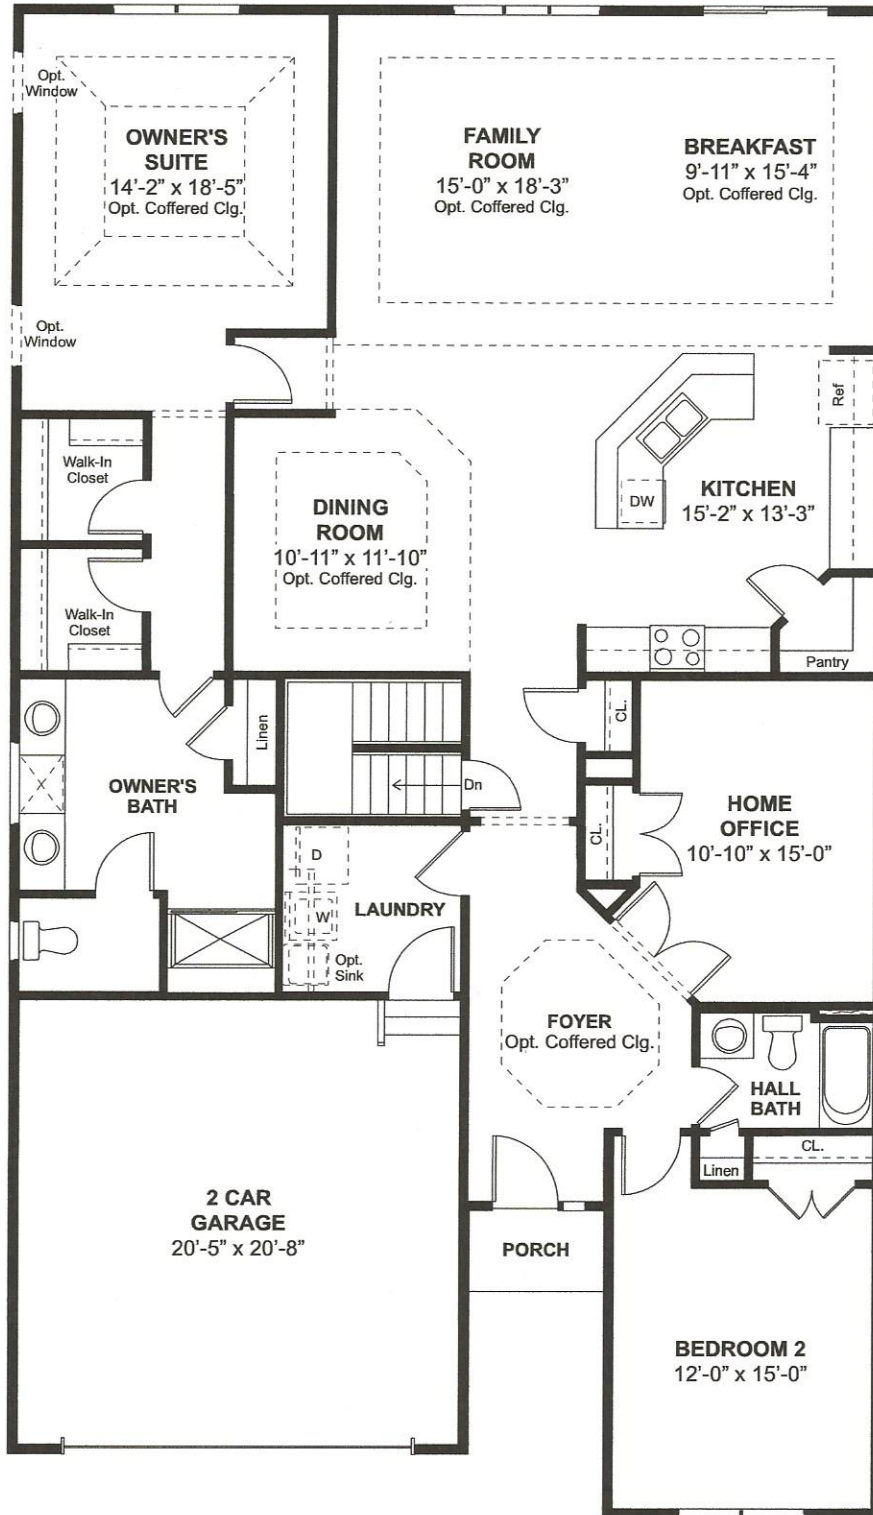

Red Mill Pond  
 17928 Torry Pine Place  
 Lewes  
 DE  
 19958

## MAIN LEVEL

Prices, availability, dimensions and specifications are subject to change without notice