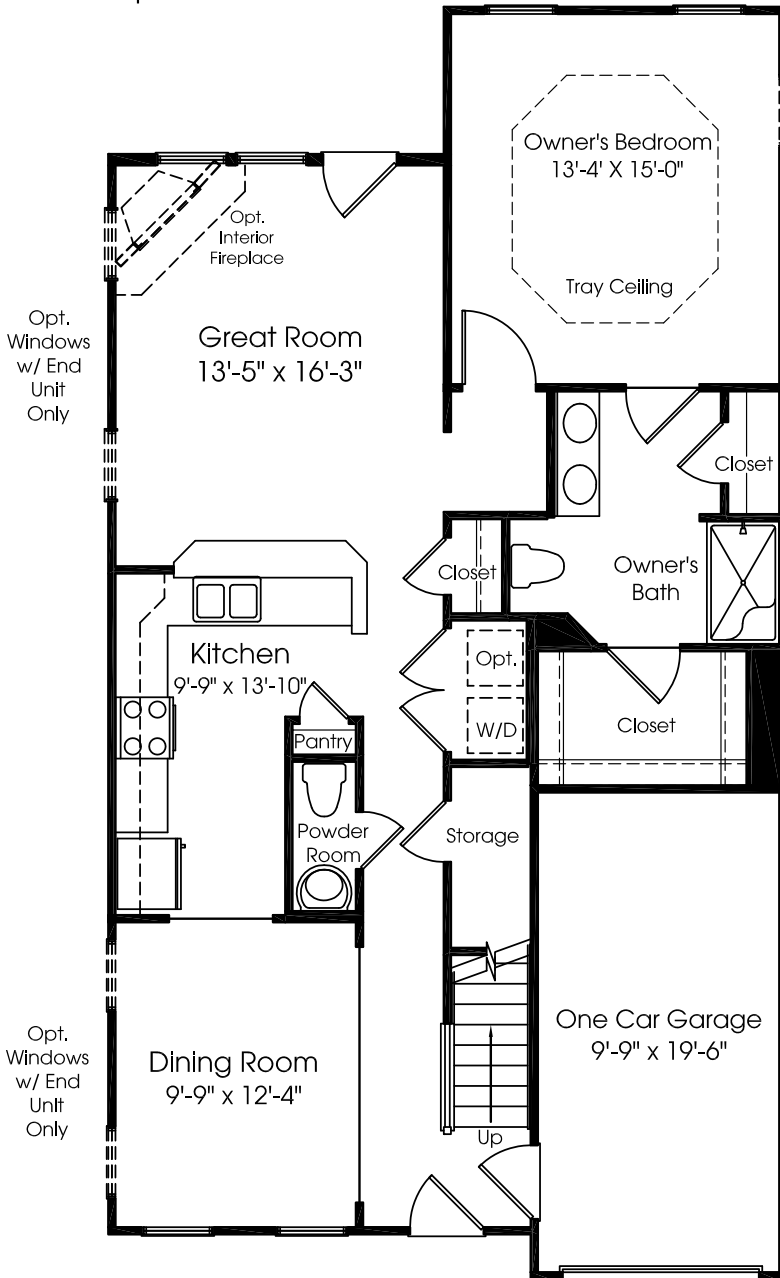

# Bethany

MAIN LEVEL

Opt. Sunroom

Opt. Upgrade Owner's Bath By Division

Opt. Owner's Bath

Although all illustrations and specifications are believed correct at the time of publication, the right is reserved to make changes, without notice or obligation. Windows, doors, ceilings, and room sizes may vary depending on the options and elevations selected. Optional items indicated are available at additional cost. This brochure is for illustrative purposes only and not part of a legal contract. It is recommended that the architectural blueprints be reserved for further clarification of features. Not all features are shown. Please ask our Sales and Marketing Representative for complete information.

UPPER LEVEL