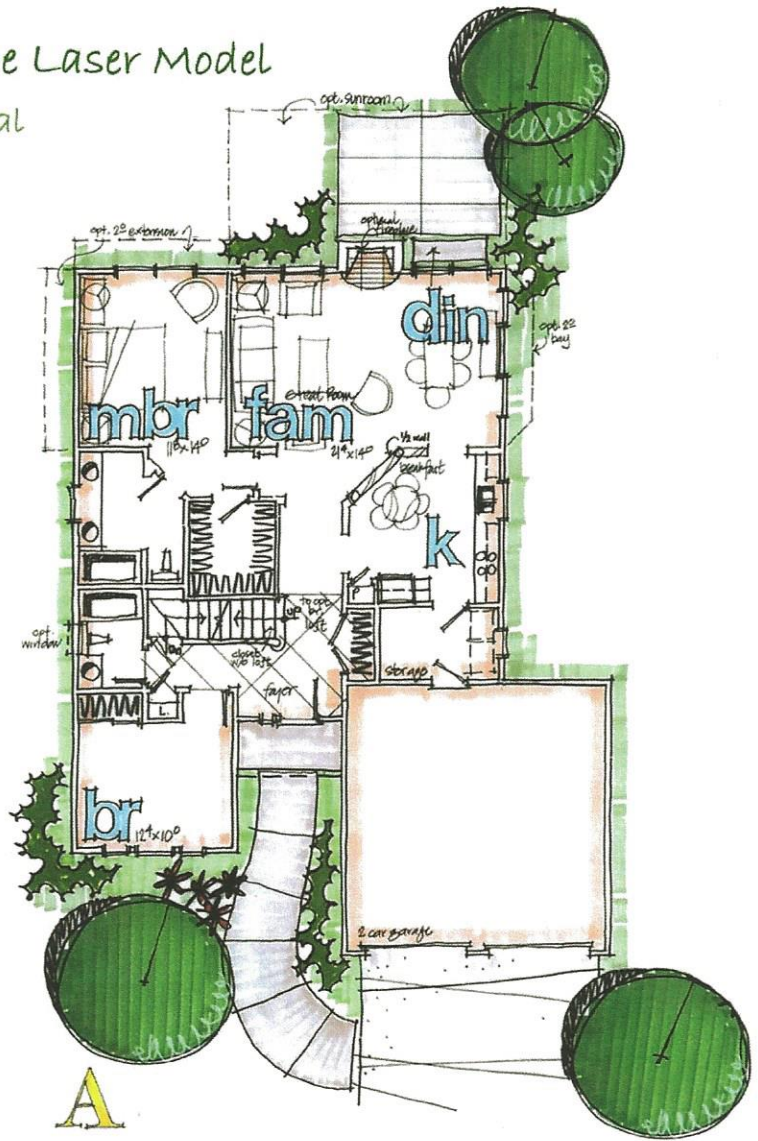

Bay Crossing - The Laser Model

1300 Sq. ft. on first floor. Optional Loft adds 410 sq. ft and a third Bedroom and full bathroom

Disclaimer: These floorplans are artist renderings only and subject to change.