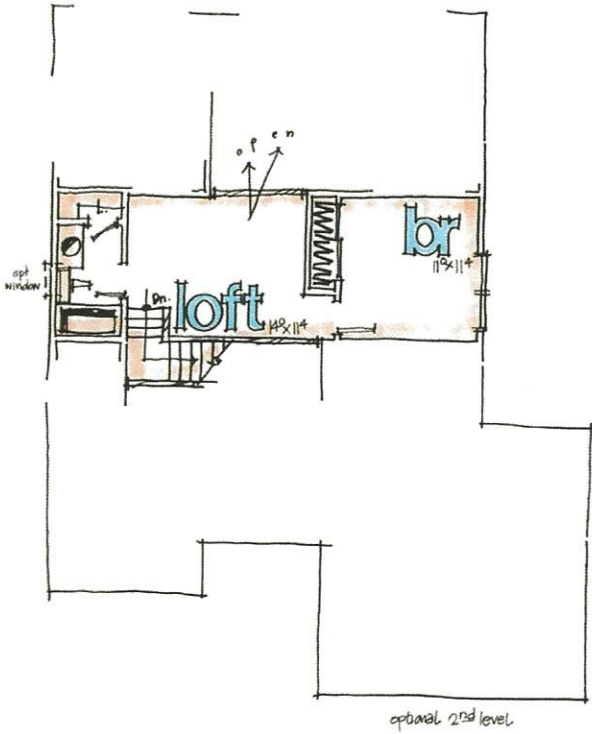

Bay Crossing - The Laser Model

1300 Sq. ft. on first floor. Optional Loft adds 410 sq. ft and a third Bedroom and full bathroom

Disclaimer: These floorplans are artist renderings only and subject to change.