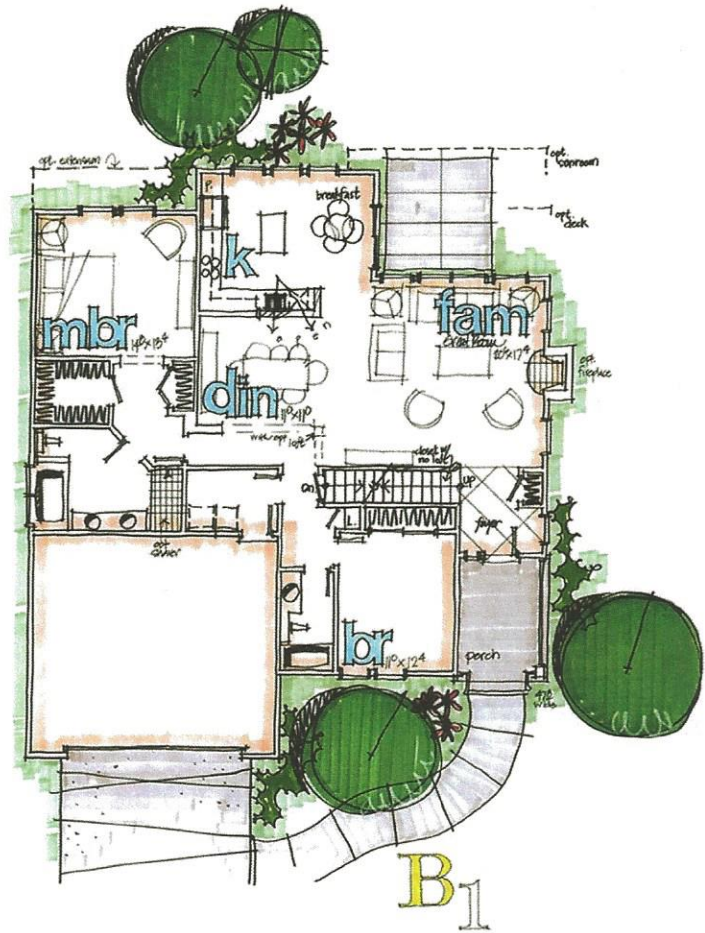

Bay Crossing - The Dory Model

The First floor includes 2 bedrooms and 2 bathrooms - 1670 Sf.
The optional loft adds 388 sf, a 3rd bedroom and full bathroom.

Disclaimer: These floorplans are artist renderings only and subject to change.

The Dory - Elevation One

The Dory - Elevation Two