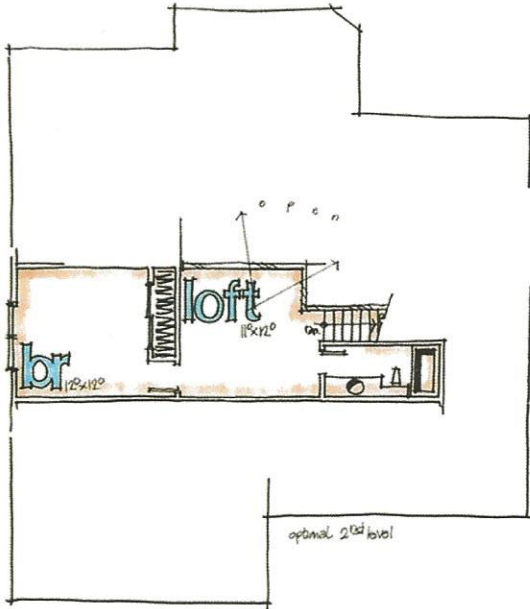

Bay Crossing - The Dory Model

The First floor includes 2 bedrooms and 2 bathrooms - 1670 Sf.
The optional loft adds 388 sf, a 3rd bedroom and full bathroom.

Disclaimer: These floorplans are artist renderings only and subject to change.

The Dory - Elevation One

The Dory - Elevation Two