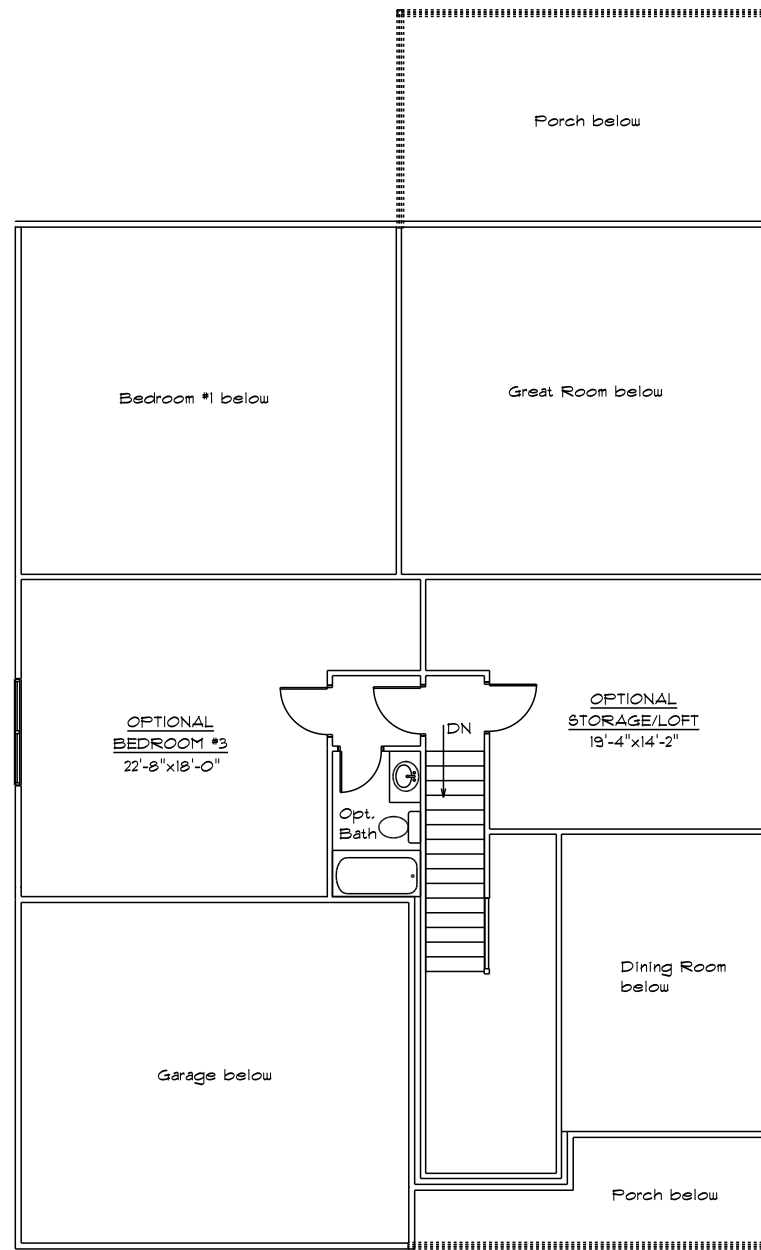

Floor Plan

Second Floor

The Jonagold  
 2000 square feet  
 Loft - 275 square feet  
 2nd floor bed 3 & bath - 425 square feet  
 9' first floor ceiling  
 Square footage is approximate